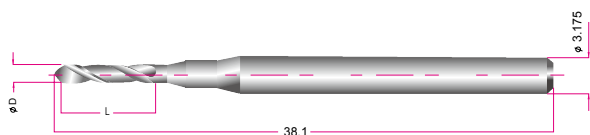

Router Bit 22 Shank 3.175

Topoint can specially design suitable products according to different laminates and substrates as customers' requests

RR Series

型號 Model	ΦD (mm)	L (mm)
RR-0500	0.500	3.0
RR-0600	0.600	3.5
RR-0800	0.800	4.5
RR-1000	1.000	5.0
RR-1200	1.200	6.4

RL Series

型號 Model	ΦD (mm)	L (mm)
RL-0500	0.500	3.0
RL-0600	0.600	3.5
RL-0800	0.800	4.5
RL-1000	1.000	5.0
RL-1200	1.200	6.4

RER Series

型號 Model	ΦD (mm)	L (mm)
RER-0400	0.400	2.0
RER-0600	0.600	3.5
RER-0800	0.800	4.0
RER-1000	1.000	
RER-1200	1.200	

REL Series

型號 Model	ΦD (mm)	L (mm)
REL-0040	0.400	2.0
REL-0050	0.500	2.8
REL-0060	0.600	3.0
REL-0060L		3.5
REL-0080	0.800	4.0
REL-0100	1.000	
REL-0120	1.200	