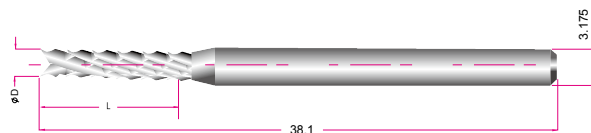

Router Bit 22 Shank 3.175

Topoint can specially design suitable products according to different laminates and substrates as customers' requests

RR Series

型號 Model	ΦD (mm)	L (mm)
RR-0500	0.500	3.0
RR-0600	0.600	3.5
RR-0800	0.800	4.5
RR-1000	1.000	5.0
RR-1200	1.200	6.4

RL Series

型號 Model	ΦD (mm)	L (mm)
RL-0500	0.500	3.0
RL-0600	0.600	3.5
RL-0800	0.800	4.5
RL-1000	1.000	5.0
RL-1200	1.200	6.4

RER Series

型號 Model	ΦD (mm)	L (mm)
RER-0400	0.400	2.0
RER-0600	0.600	3.5
RER-0800	0.800	4.0
RER-1000	1.000	
RER-1200	1.200	

REL Series

型號 Model	ΦD (mm)	L (mm)
REL-0040	0.400	2.0
REL-0050	0.500	2.8
REL-0060	0.600	3.0
REL-0060L		3.5
REL-0080	0.800	4.0
REL-0100	1.000	
REL-0120	1.200	