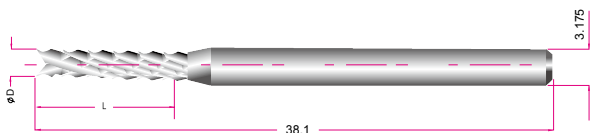

Router Bit 22 Shank 3.175

Topoint can specially design suitable products according to different laminates and substrates as customers' requests

RR Series

型號 Model	ΦD (mm)	L (mm)
RR-0500	0.500	3.0
RR-0600	0.600	3.5
RR-0800	0.800	4.5
RR-1000	1.000	5.0
RR-1200	1.200	6.4

RL Series

型號 Model	ΦD (mm)	L (mm)
RL-0500	0.500	3.0
RL-0600	0.600	3.5
RL-0800	0.800	4.5
RL-1000	1.000	5.0
RL-1200	1.200	6.4

RER Series

型號 Model	ΦD (mm)	L (mm)
RER-0400	0.400	2.0
RER-0600	0.600	3.5
RER-0800	0.800	4.0
RER-1000	1.000	
RER-1200	1.200	

REL Series

型號 Model	ΦD (mm)	L (mm)
REL-0040	0.400	2.0
REL-0050	0.500	2.8
REL-0060	0.600	3.0
REL-0060L		3.5
REL-0080	0.800	4.0
REL-0100	1.000	
REL-0120	1.200	