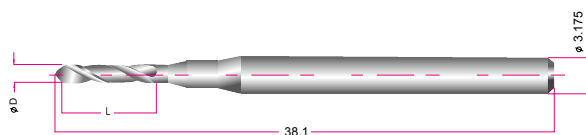

Router Bit 22 Shank 3.175

Topoint can specially design suitable products according to different laminates and substrates as customers' requests

RR Series

型號 Model	ΦD (mm)	L (mm)
RR-0500	0.500	3.0
RR-0600	0.600	3.5
RR-0800	0.800	4.5
RR-1000	1.000	5.0
RR-1200	1.200	6.4

RL Series

型號 Model	ΦD (mm)	L (mm)
RL-0500	0.500	3.0
RL-0600	0.600	3.5
RL-0800	0.800	4.5
RL-1000	1.000	5.0
RL-1200	1.200	6.4

RER Series

型號 Model	ΦD (mm)	L (mm)
RER-0400	0.400	2.0
RER-0600	0.600	3.5
RER-0800	0.800	4.0
RER-1000	1.000	
RER-1200	1.200	

REL Series

型號 Model	ΦD (mm)	L (mm)
REL-0040	0.400	2.0
REL-0050	0.500	2.8
REL-0060	0.600	3.0
REL-0060L		3.5
REL-0080	0.800	4.0
REL-0100	1.000	
REL-0120	1.200	